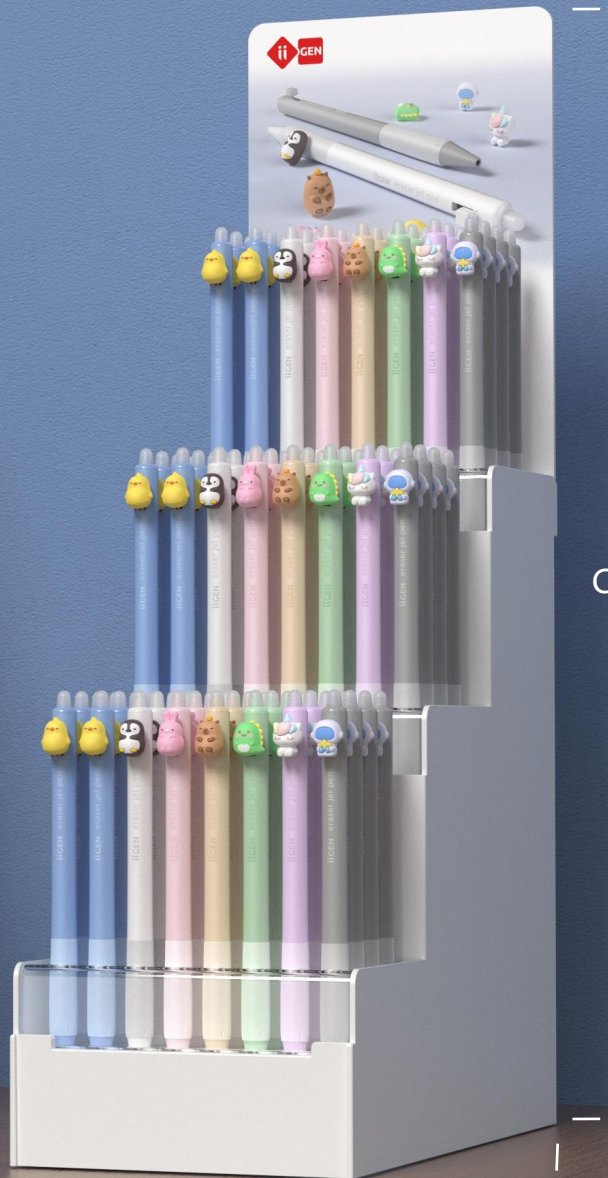

ERASER JEL PEN (Knock-type)

Design by iigen

SIZE Ø11.2 x 152 mm

SIZE (A)140 x (B)283 x (C)487 mm

A

B

C

THANKS