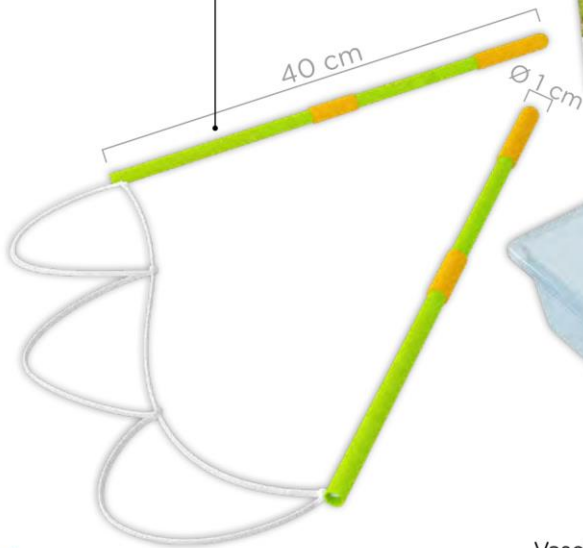

\*Liquido per bolle di sapone non incluso.  
\*Soap bubble solution not included.

**BI2050**

500034010000 (old 500.205000)  
Bubble Machine

COMMITMENT

ENVIRONMENTAL

Bacchette modulari per bolle giganti  
Modular sticks for giant bubbles